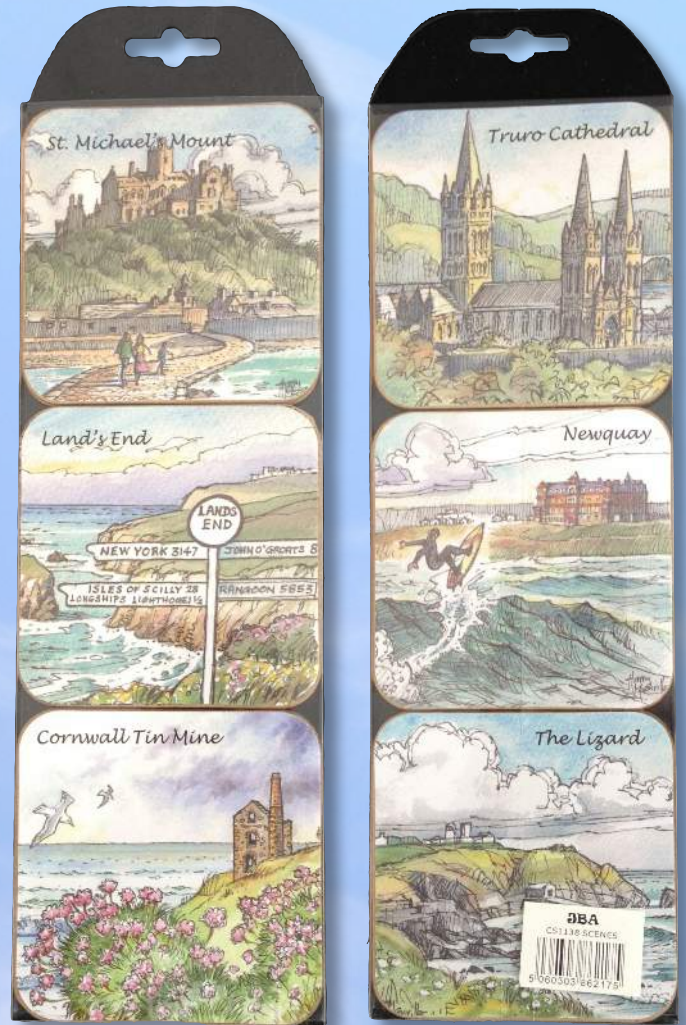

**CS1138
CORNWALL SCENES COASTERS
PK X 6 DESIGNS ASST
PK X 20**