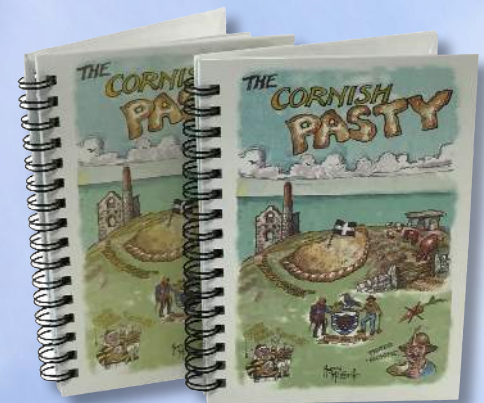

CM59
CORNISH PASTY
TIN PLATE MAGNET
PK X 12

PC3000
PASTY 7" X 5" POSTCARD
PK X 50

CS1153
CORNISH PASTY
COIN PURSE
WITH KEYRING
PACK X 24

CS1145
CORNISH PASTY PEN
PK X 36

CS1045
CORNISH PASTY TEA TOWEL
PK X 12